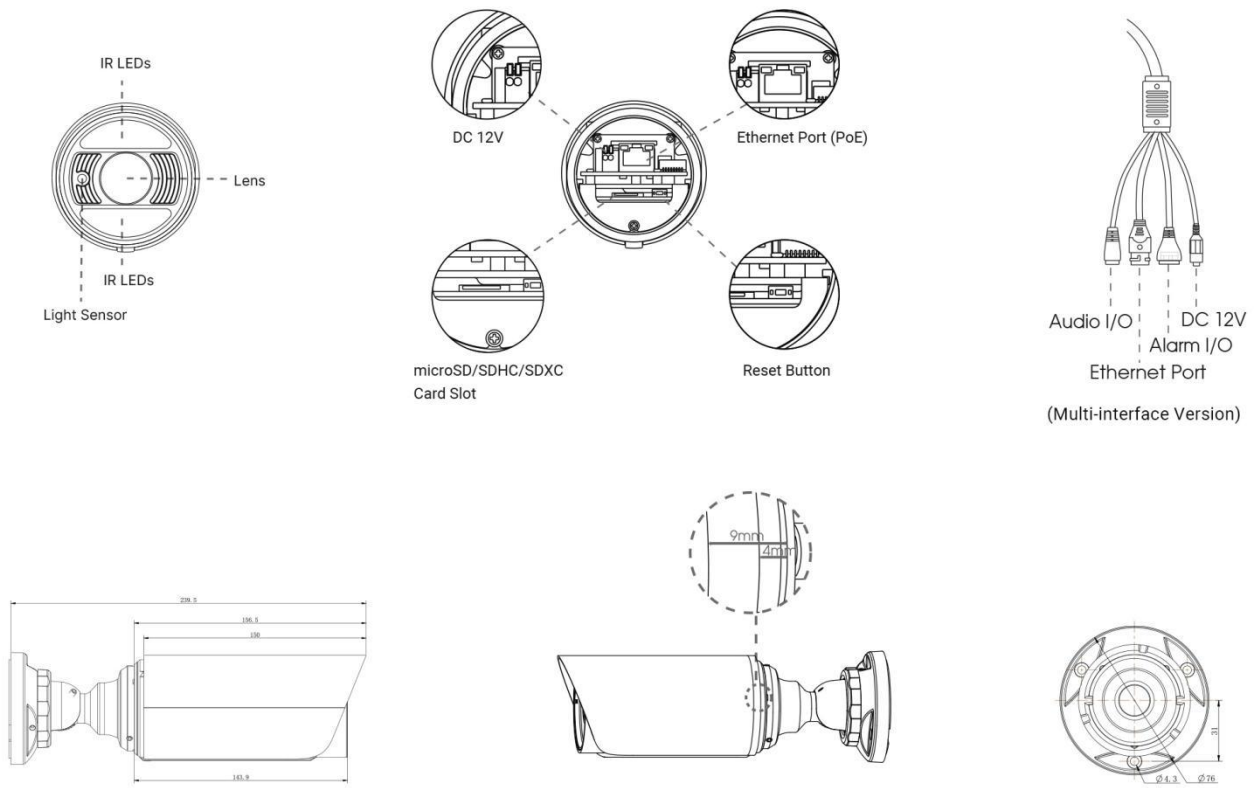

### Integrated Junction Box

The well-designed integrated Junction Box especially the Clamshell structure ensures efficient and simple installation. It enlarges the space to make cable connection neat and as easy as a piece of cake.

## Structure Diagrams

Units: mm