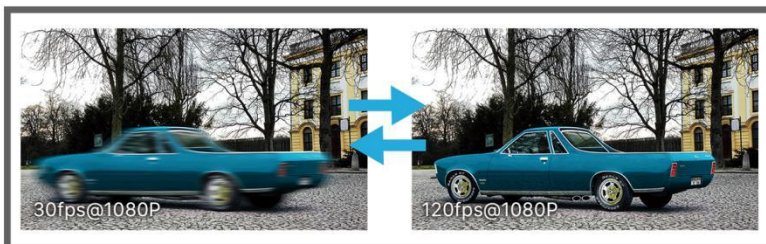

120fps

With the industry leading frame rate reaching 120fps, the cameras can easily catch images with no latency despite of the high-speed movement, which is the best choice for the demanding requirements especially for intelligent cameras.

3 in 1 Super WDR Pro - 140dB

Milesight upgraded 3 in 1 Super WDR Pro outputs three frames each line, which is able to bring more details especially moving subjects. What's more, it greatly improves image quality for reducing smear and noisy points. The ratio that the brightest light signal values divided by the darkest light signal values is up to 140dB.