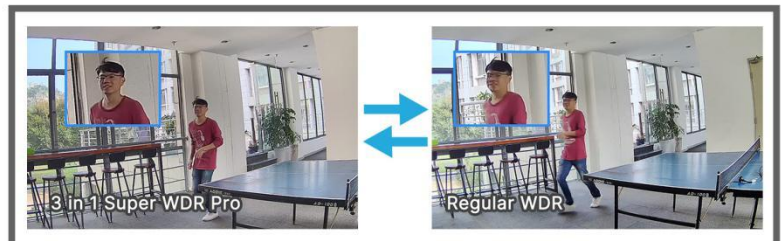

### 3 in 1 Super WDR Pro - 140dB

Milesight upgraded 3 in 1 Super WDR Pro outputs three frames each line, which is able to bring more details especially moving subjects. What's more, it greatly improves image quality for reducing smear and noisy points. The ratio that the brightest light signal values divided by the darkest light signal values is up to 140dB.