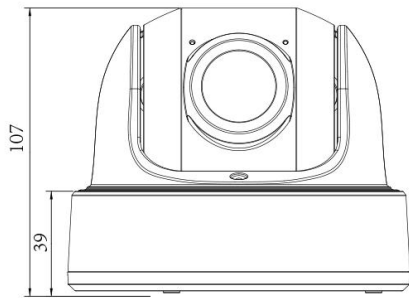

AI 180° Panoramic Mini Dome Network Camera

Intelligent Analytics	Video Analysis	Intrusion Detection, Region Entrance, Region Exiting, Advanced Motion Detection, Tamper Detection,
	Object Counting & Report	Count the number of objects crossing the line, optionally human and vehicle, Support regional people counting for up to 4 detection areas
System	Storage	Support microSD/SDHC/SDXC Card Local Storage, up to 1TB
	Advanced Function	Heat Map, BLC, HLC, 2D DNR, 3D DNR, Defog, AWB, IP Address Filtering, AGC, Anti-flicker, Corridor Mode, Deblur, Watermark
	SIP/VoIP Support	Yes, Voice & Video-over-IP
	Event Trigger	Motion Detection, Network Disconnection, Audio Alarm, etc.
	Event Action	FTP Upload, SMTP Upload, SD Card Record, SIP Phone, HTTP Notification, etc.
	System Compatibility	ONVIF Profile G & M & S & T, API
General	Working Temperature	-40°C~60°C
	Working Humidity	0~95%(Non-condensing)
	Power Supply	PoE (802.3af) / DC 12V ± 10%
	Power Consumption	7W MAX 10W MAX (With IR on)
	Weather Proof	Up to IP67-rated for Weather-resistant Performance
	Housing	Vandal-proof IK10-rated Metal Housing
	Weight	853g
	Dimensions	Φ127mmX107mm
	Warranty	3/5 Years

V8.05

AI 180° Panoramic Mini Dome Network Camera

Units: mm

A01 Pole Mount

Weight: 720g

Dimensions: 170*51.5*152.6mm

A03 External Corner Bracket

Weight: 900g