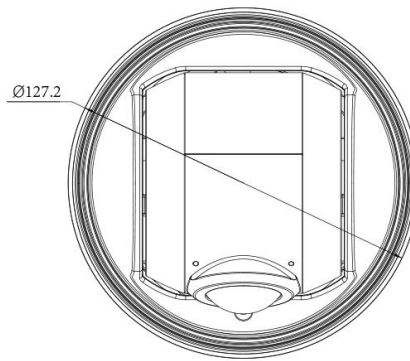

AI 180° Panoramic Mini Dome Network Camera

Intelligent Analytics	Video Analysis	Intrusion Detection, Region Entrance, Region Exiting, Advanced Motion Detection, Tamper Detection,
	Object Counting & Report	Count the number of objects crossing the line, optionally human and vehicle, Support regional people counting for up to 4 detection areas
System	Storage	Support microSD/SDHC/SDXC Card Local Storage, up to 1TB
	Advanced Function	Heat Map, BLC, HLC, 2D DNR, 3D DNR, Defog, AWB, IP Address Filtering, AGC, Anti-flicker, Corridor Mode, Deblur, Watermark
	SIP/VoIP Support	Yes, Voice & Video-over-IP
	Event Trigger	Motion Detection, Network Disconnection, Audio Alarm, etc.
	Event Action	FTP Upload, SMTP Upload, SD Card Record, SIP Phone, HTTP Notification, etc.
	System Compatibility	ONVIF Profile G & M & S & T, API
General	Working Temperature	-40°C~60°C
	Working Humidity	0~95%(Non-condensing)
	Power Supply	PoE (802.3af) / DC 12V ± 10%
	Power Consumption	7W MAX 10W MAX (With IR on)
	Weather Proof	Up to IP67-rated for Weather-resistant Performance
	Housing	Vandal-proof IK10-rated Metal Housing
	Weight	853g
	Dimensions	Φ127mmX107mm
	Warranty	3/5 Years

V8.05

AI 180° Panoramic Mini Dome Network Camera

Units: mm

A01 Pole Mount

Weight: 720g

Dimensions: 170*51.5*152.6mm

A03 External Corner Bracket

Weight: 900g