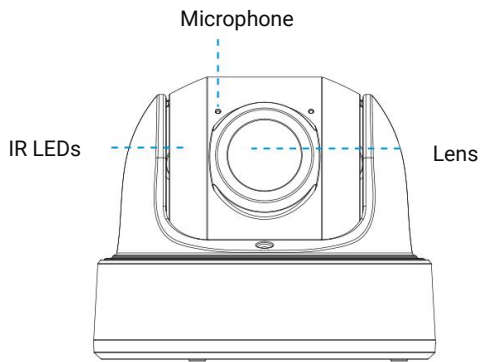

AI 180° Panoramic Mini Dome Network Camera

Intelligent Analytics	Video Analysis	Intrusion Detection, Region Entrance, Region Exiting, Advanced Motion Detection, Tamper Detection,
	Object Counting & Report	Count the number of objects crossing the line, optionally human and vehicle, Support regional people counting for up to 4 detection areas
System	Storage	Support microSD/SDHC/SDXC Card Local Storage, up to 1TB
	Advanced Function	Heat Map, BLC, HLC, 2D DNR, 3D DNR, Defog, AWB, IP Address Filtering, AGC, Anti-flicker, Corridor Mode, Deblur, Watermark
	SIP/VoIP Support	Yes, Voice & Video-over-IP
	Event Trigger	Motion Detection, Network Disconnection, Audio Alarm, etc.
	Event Action	FTP Upload, SMTP Upload, SD Card Record, SIP Phone, HTTP Notification, etc.
	System Compatibility	ONVIF Profile G & M & S & T, API
General	Working Temperature	-40°C~60°C
	Working Humidity	0~95%(Non-condensing)
	Power Supply	PoE (802.3af) / DC 12V ± 10%
	Power Consumption	7W MAX 10W MAX (With IR on)
	Weather Proof	Up to IP67-rated for Weather-resistant Performance
	Housing	Vandal-proof IK10-rated Metal Housing
	Weight	853g
	Dimensions	Φ127mmX107mm
	Warranty	3/5 Years

V8.05

AI 180° Panoramic Mini Dome Network Camera

Units: mm

A01 Pole Mount

Weight: 720g

Dimensions: 170*51.5*152.6mm

A03 External Corner Bracket

Weight: 900g